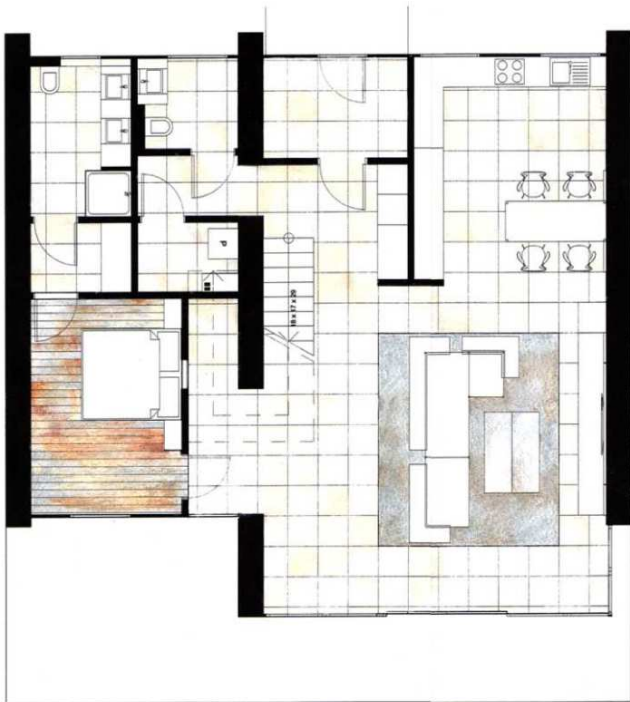

idea:

dividing an apartment into a more intimate night-time zone and a daily zone, located closer to the entrance, joining two zones by a big bathroom

studio apartment
in Jarocin

single family house in Nowa Wieś

the house in Tuszyn- the kitchen

the house in Tuszyn
- the bathroom

the new reception zone for **TRICK DESIGN**

day plan

night plan- bottom beds

night plan- upper beds