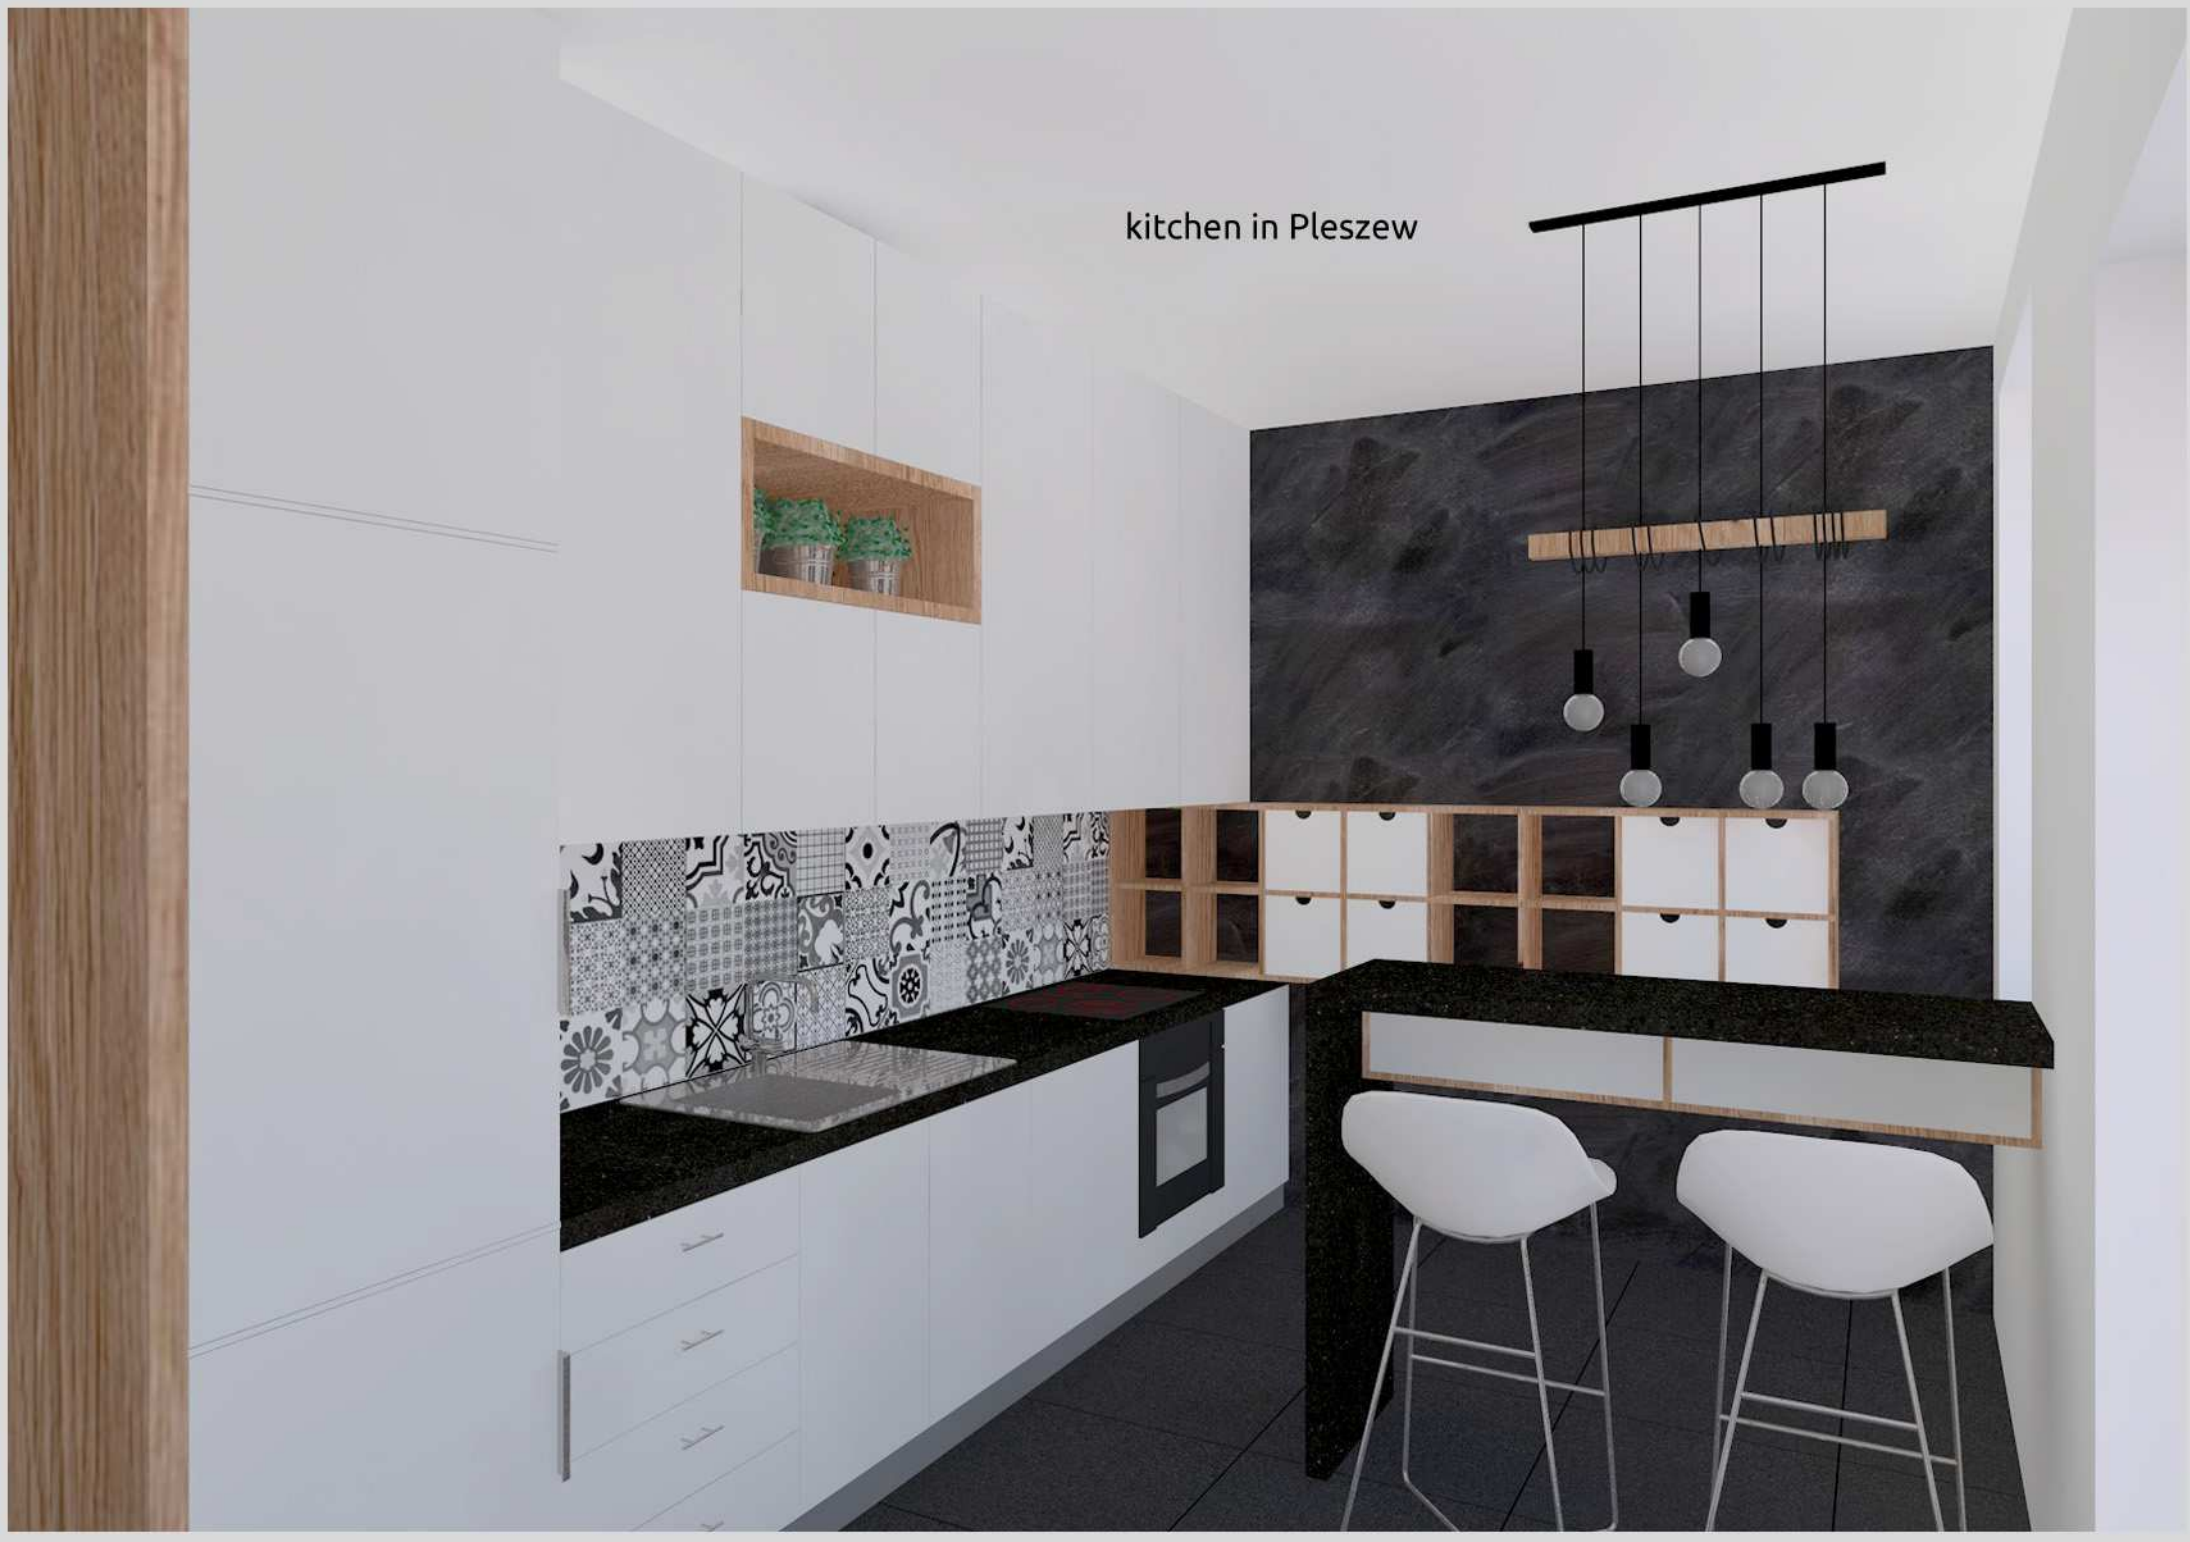

kitchen in Pleszew