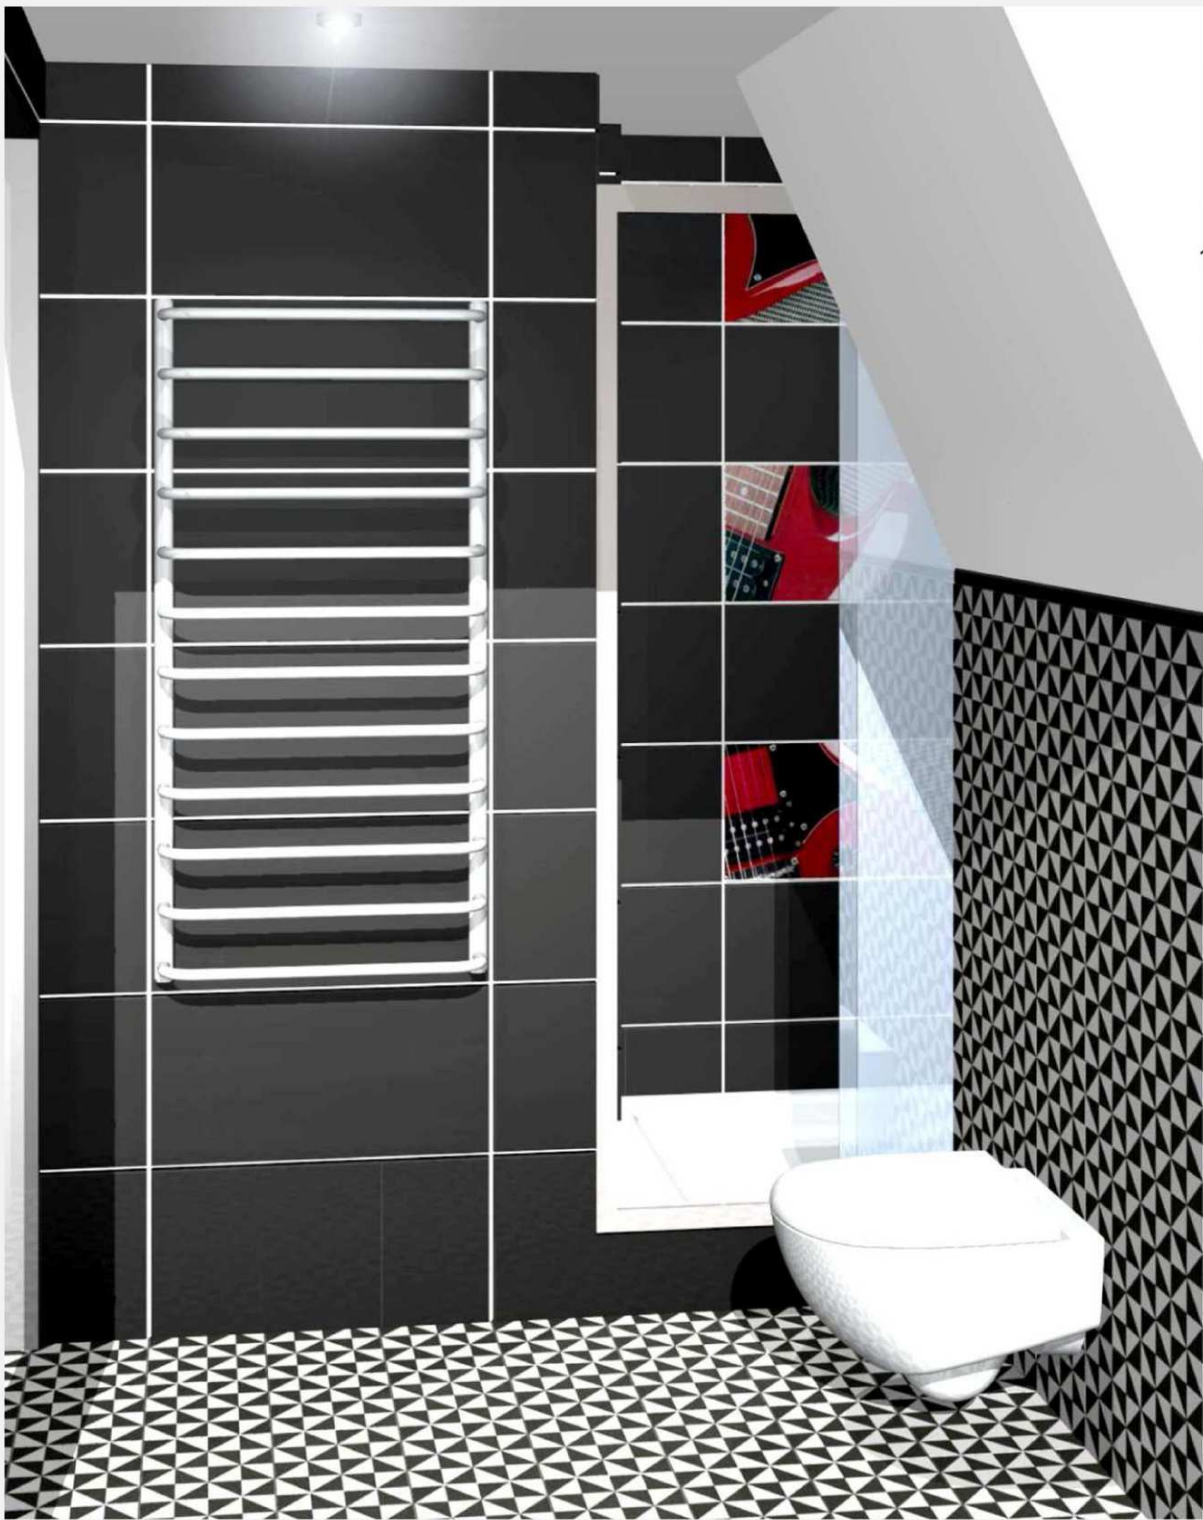

idea:

dividing an apartment into a more intimate night-time zone and a daily zone, located closer to the entrance, joining two zones by a big bathroom

studio apartment
in Jarocin

single family house in Nowa Wieś