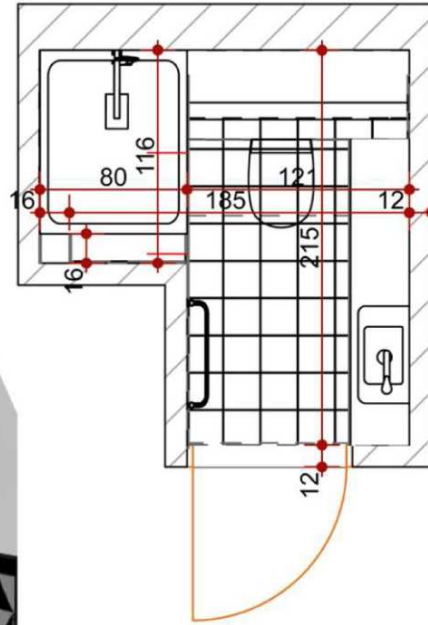

idea:

dividing an apartment into a more intimate night-time zone and a daily zone, located closer to the entrance, joining two zones by a big bathroom

studio apartment
in Jarocin

single family house in Nowa Wieś