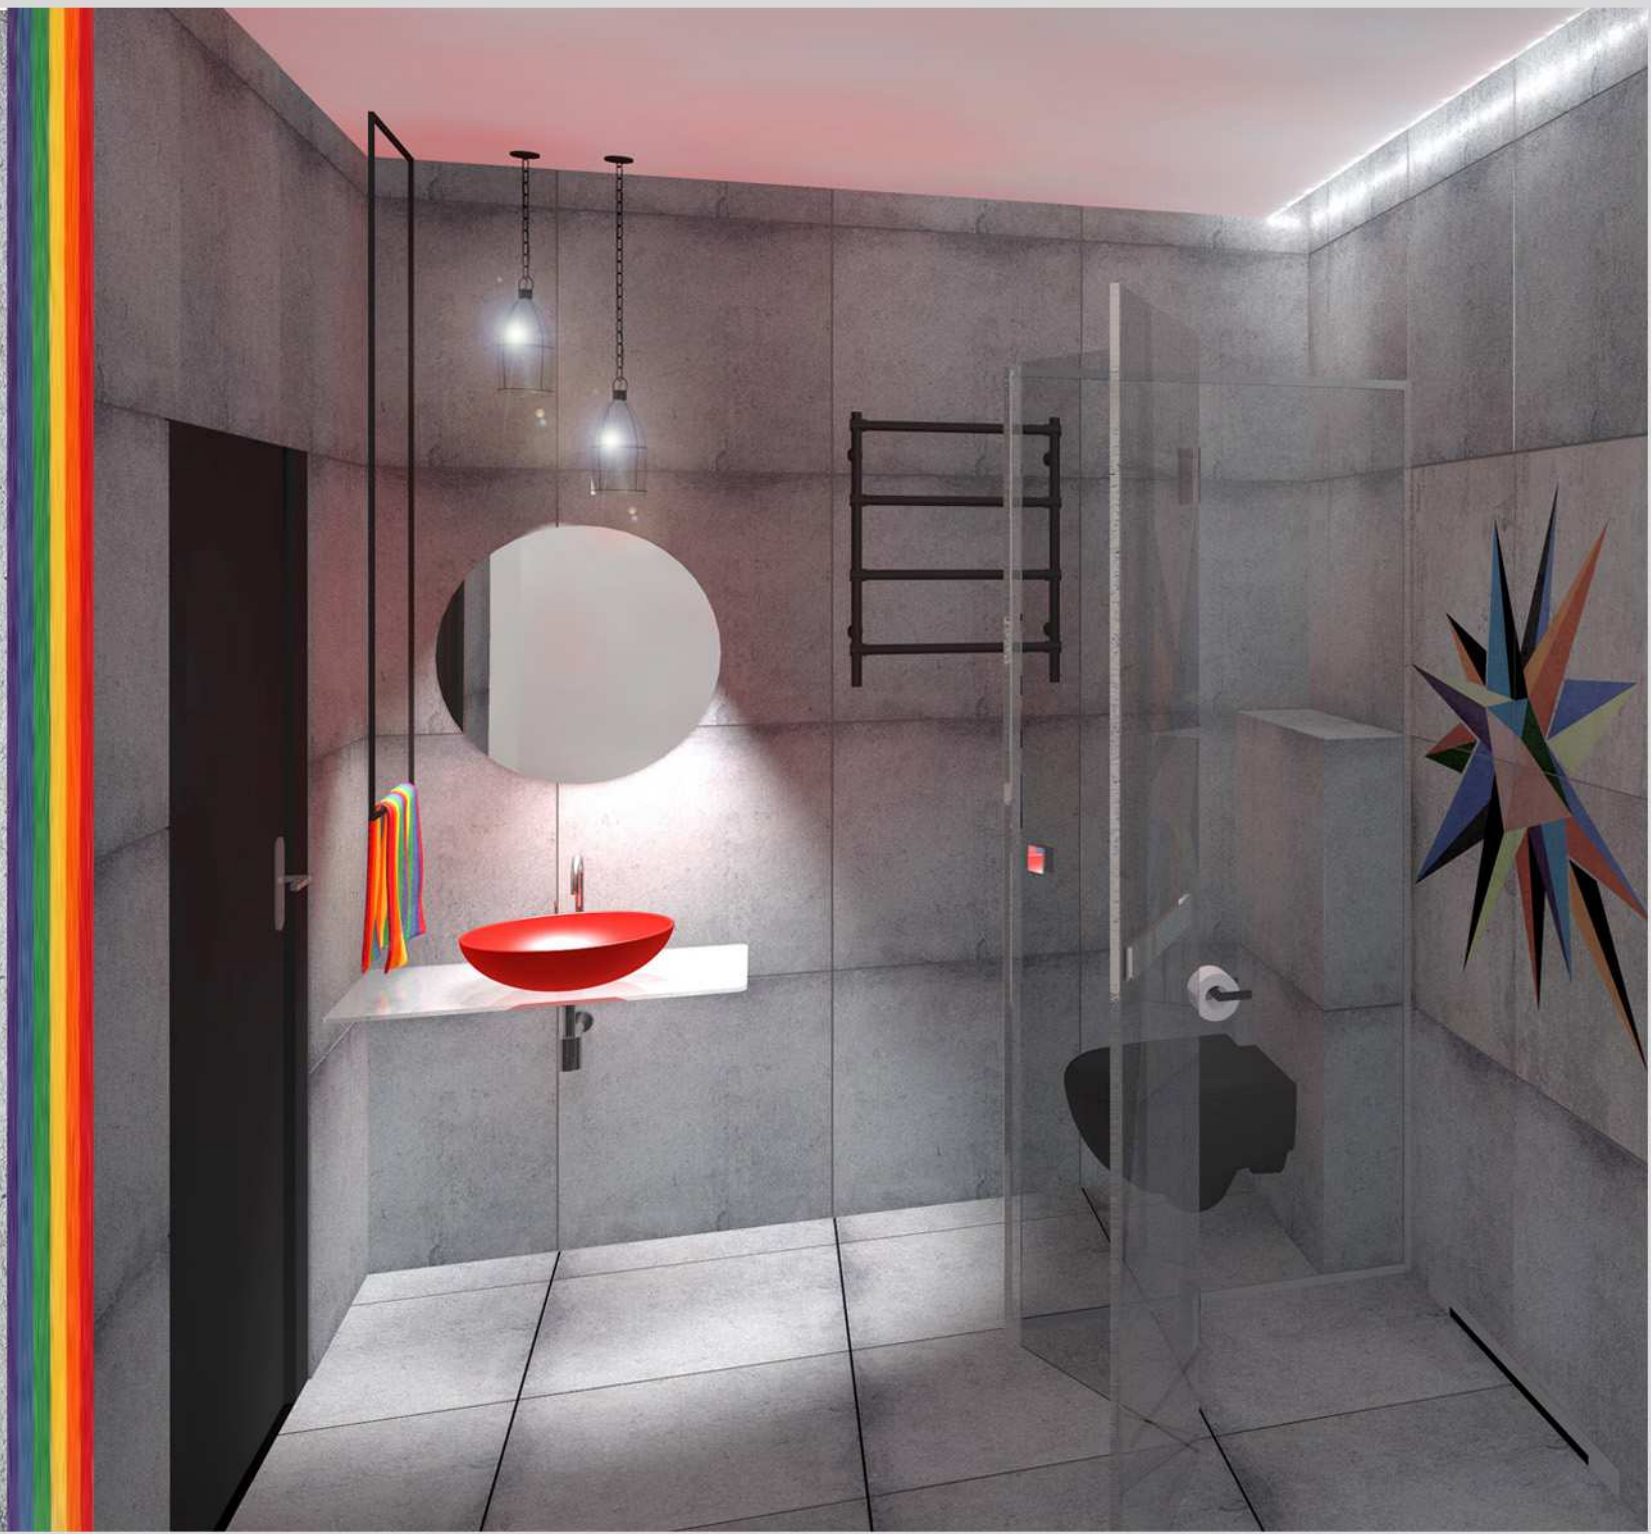

idea:

dividing an apartment into a more intimate night-time zone and a daily zone, located closer to the entrance, joining two zones by a big bathroom

studio apartment
in Jarocin

single family house in Nowa Wieś

bachelor's bathroom
(Pleszew)

1905

2013

MŁYŃ

ZYTNI

kitchen & living room in Szamotuły

the house in Poznań

the kitchen in Poznań