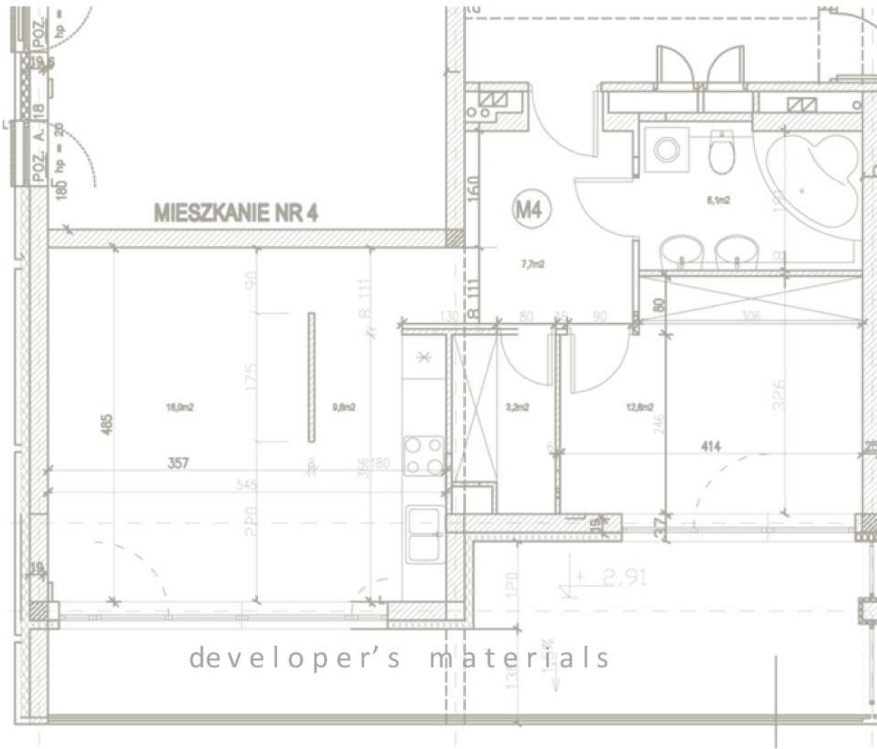

idea:

dividing an apartment into a more intimate night-time zone and a daily zone, located closer to the entrance, joining two zones by a big bathroom

studio apartment
in Jarocin

single family house in Nowa Wieś

the house in Tuszyn- the kitchen

the house in Tuszyn
- the bathroom

the new reception zone for **TRICK DESIGN**

day plan

night plan- bottom beds

night plan- upper beds