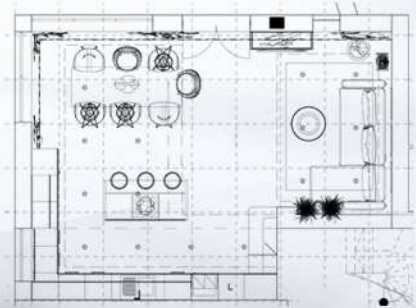

the house in Poznań