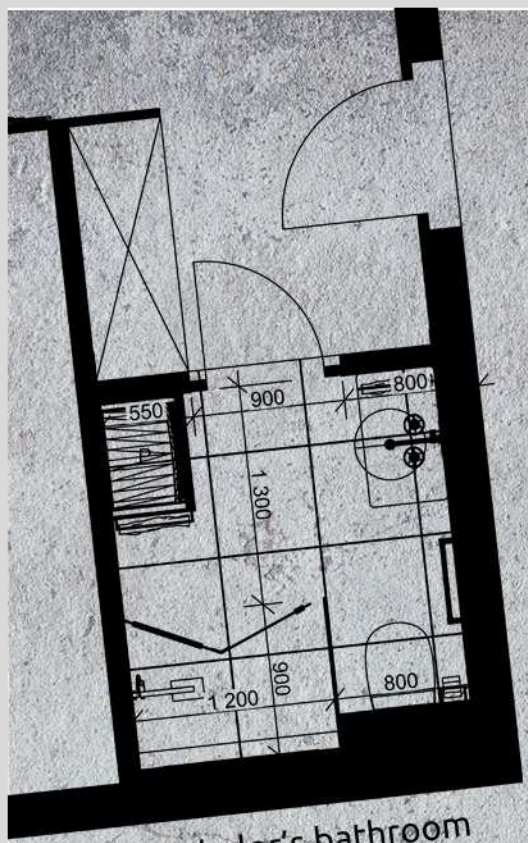

bachelor's bathroom
(Pleszew)