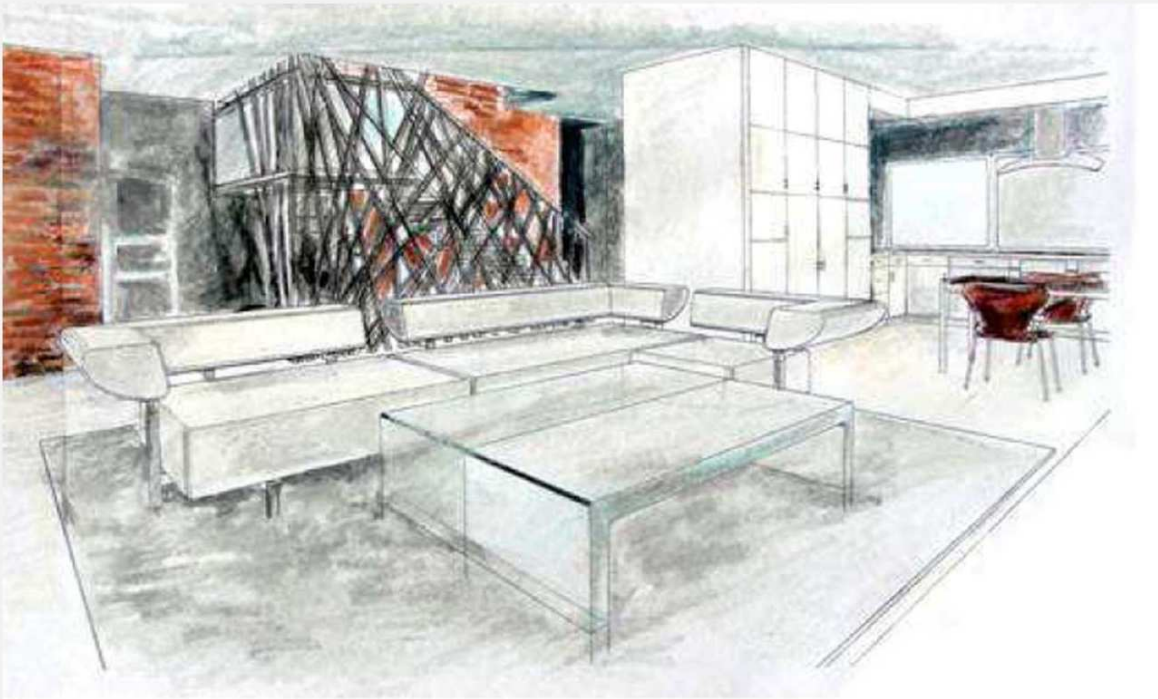

idea:

dividing an apartment into a more intimate night-time zone and a daily zone, located closer to the entrance, joining two zones by a big bathroom

studio apartment
in Jarocin

single family house in Nowa Wieś

the house in Tuszyn- the kitchen

the house in Tuszyn
- the bathroom

the new reception zone for **TRICK DESIGN**

day plan

night plan- bottom beds

night plan- upper beds