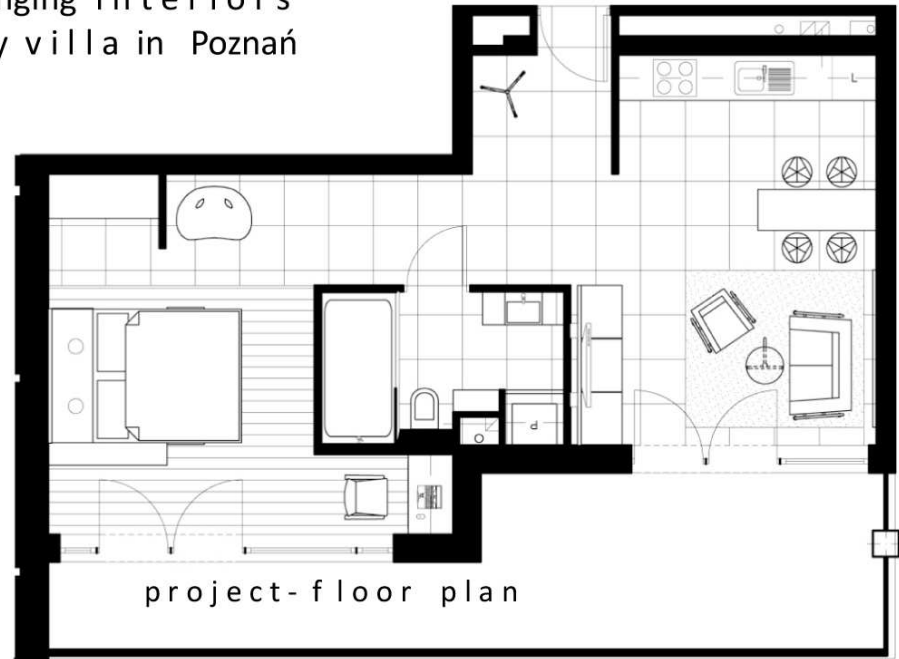

idea:

dividing an apartment into a more intimate night-time zone and a daily zone, located closer to the entrance, joining two zones by a big bathroom

studio apartment
in Jarocin

single family house in Nowa Wieś

the house in Tuszyn- the kitchen

the house in Tuszyn
- the bathroom

the new reception zone for **TRICK DESIGN**

day plan

night plan- bottom beds

night plan- upper beds