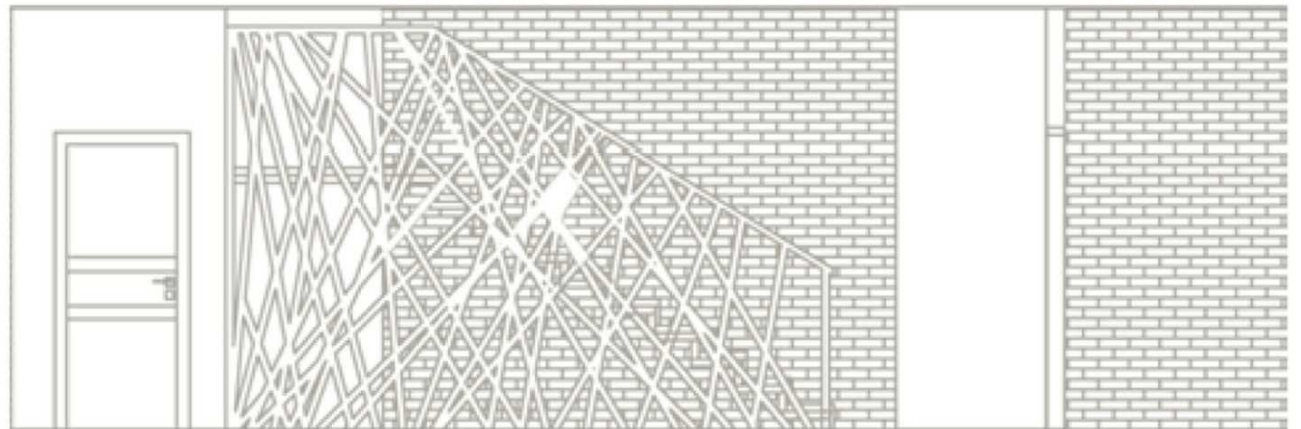

idea:

dividing an apartment into a more intimate night-time zone and a daily zone, located closer to the entrance, joining two zones by a big bathroom

studio apartment
in Jarocin

single family house in Nowa Wieś